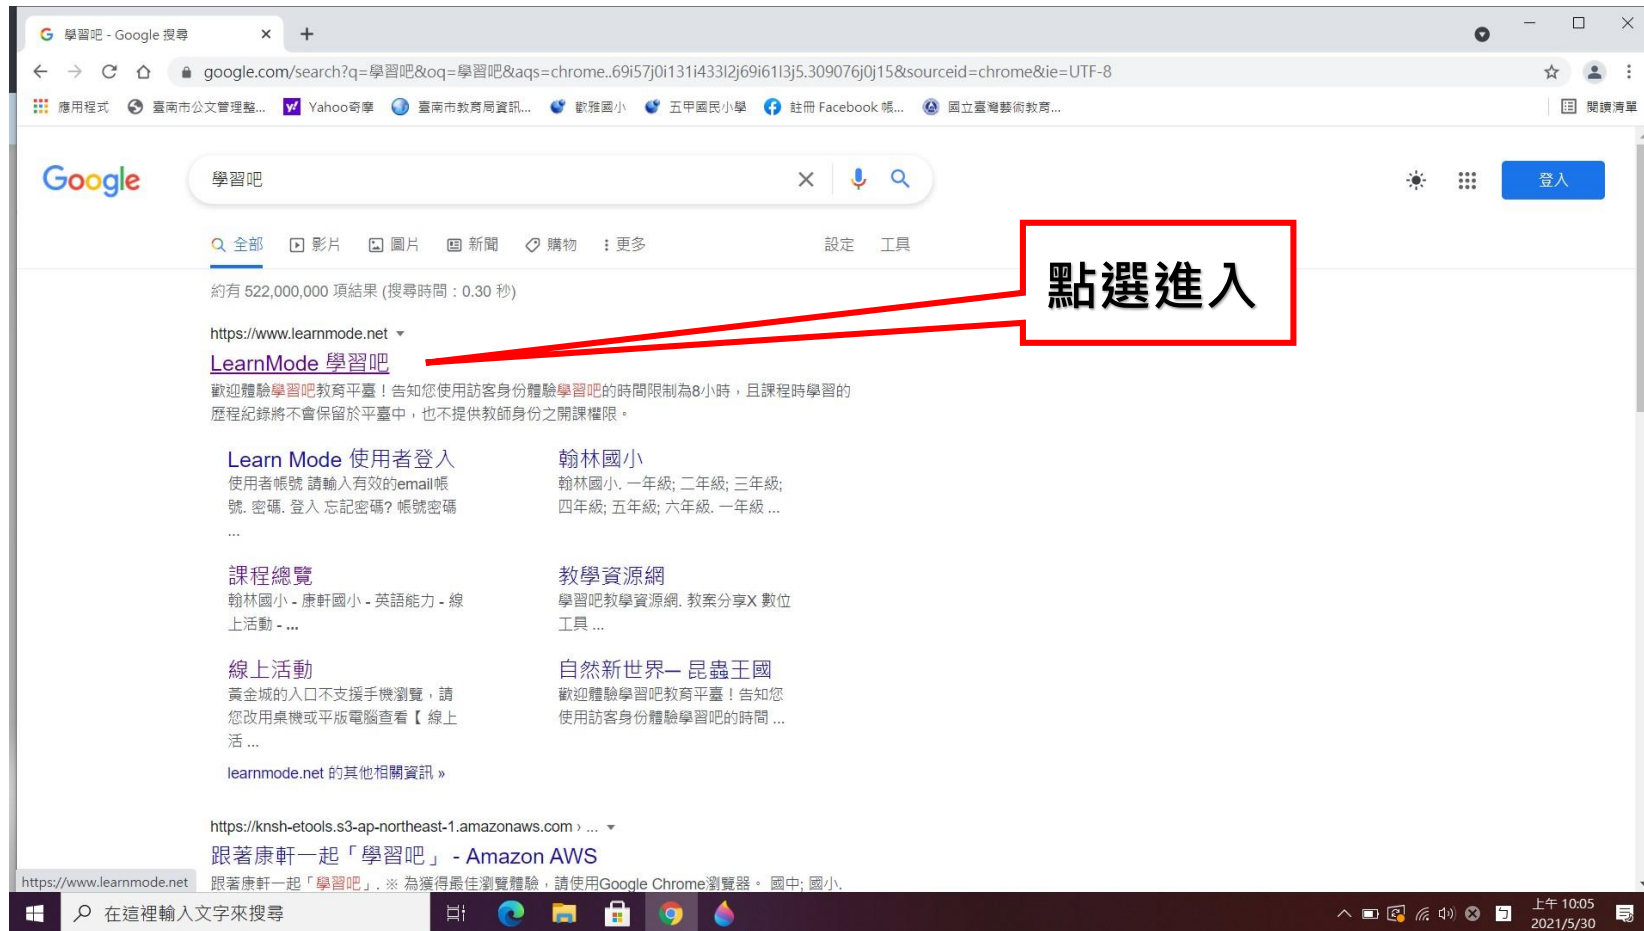

臺南市歡雅國小

“學習吧”

登入使用方法

1. 開啟→Google Chrome 瀏覽器
2. 搜尋→“ 學習吧”
3. 按下→enter 鍵

點選進入→“ LearnMode 學習吧”

按下右上角→“ 登入” 鍵

點選“ 登入” 鍵

The screenshot shows the LearnMode website homepage. The browser address bar displays 'learnmode.net/home/'. The navigation bar includes the LearnMode logo, '課程總覽', '線上活動', a search icon, and buttons for '登入' (Login) and '註冊加入' (Sign Up). A red callout box highlights the '登入' button. The main content area features a large image of a child using a tablet, with the text '用科技幫助教育 讓教育改變社會' and a '查看課程' button. At the bottom, it states '184,935堂 多元且豐富的課程'. The Windows taskbar at the bottom shows the search bar and system tray with the time '上午 10:06 2021/5/30'.

點選→教育雲帳號

The screenshot shows the LearnMode login interface. On the left, there is a form for general login with fields for '信箱帳號' (Email Account) and '密碼' (Password), and a '登入' (Login) button. On the right, there are quick login options: 'Facebook', 'Google', and '教育雲端帳號' (Education Cloud Account). Below these are links for '習資源網捷徑' (Resource Network Shortcuts) for various cities like '新北市' (New Taipei City), '宜蘭縣' (Yilan County), and '桃園市' (Taoyuan City). A red callout box with the text '點選教育雲帳號' (Click Education Cloud Account) points to the '教育雲端帳號' button. The background features a cartoon owl illustration.