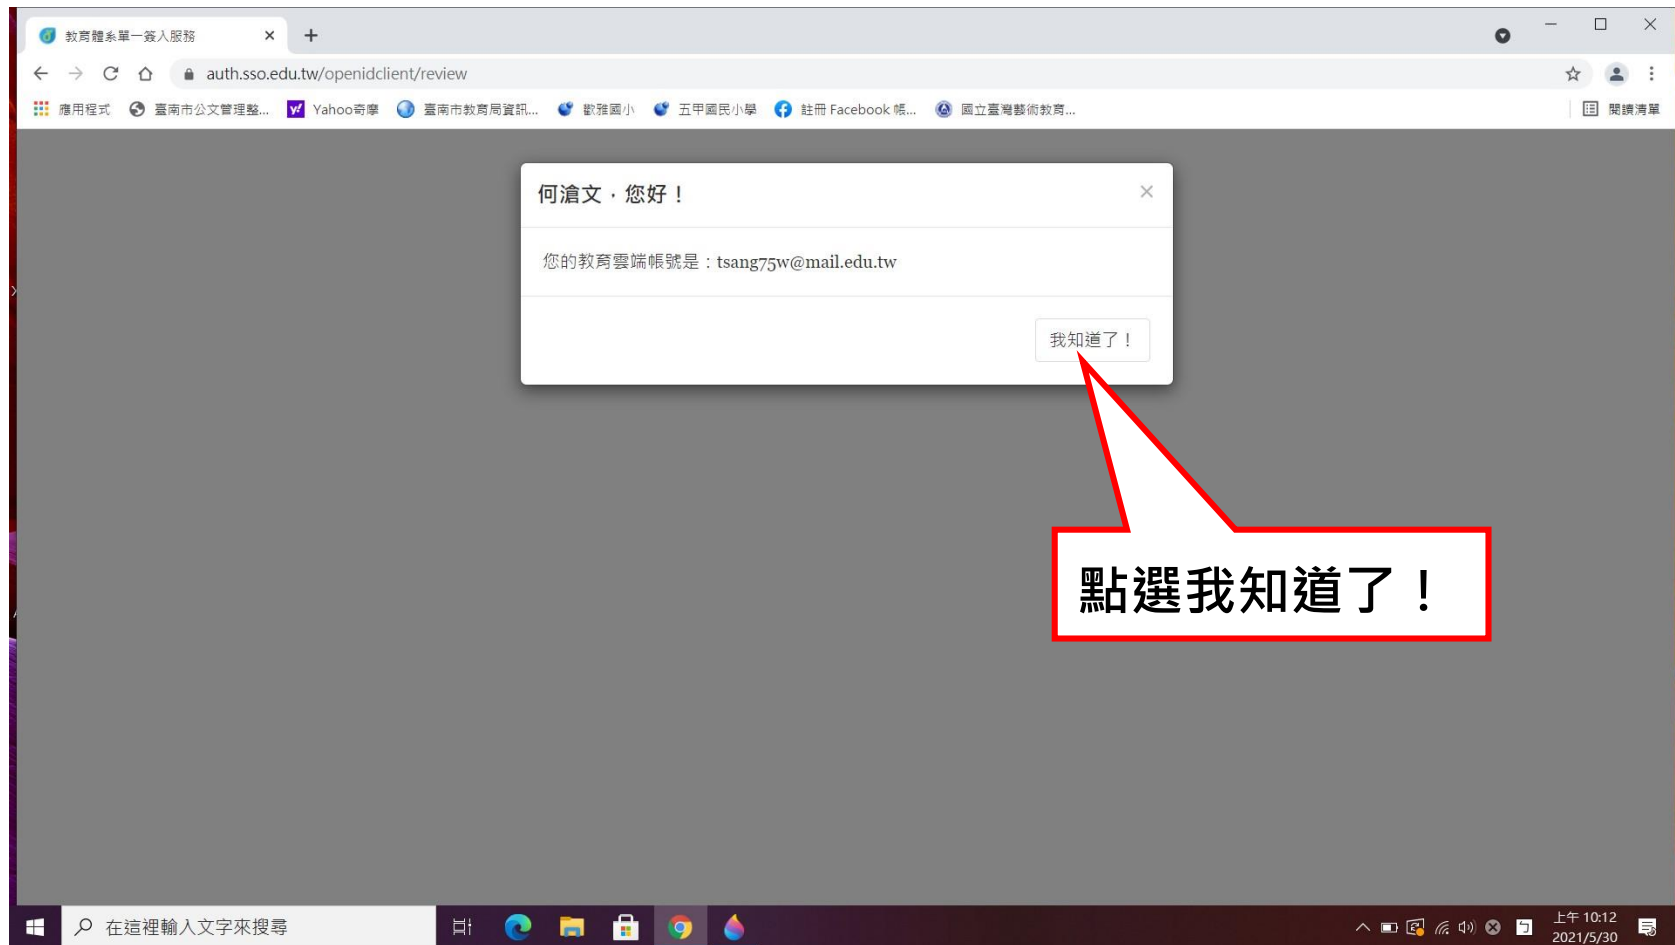

上午 10:11
2021/5/30

點選→我知道了！

1. 確認帳號 2. 學生點選→加入課程

The screenshot shows the LearnMode website interface. At the top right, a red box highlights the user profile area with the text "確認帳號". In the center, a green announcement box contains the following text: