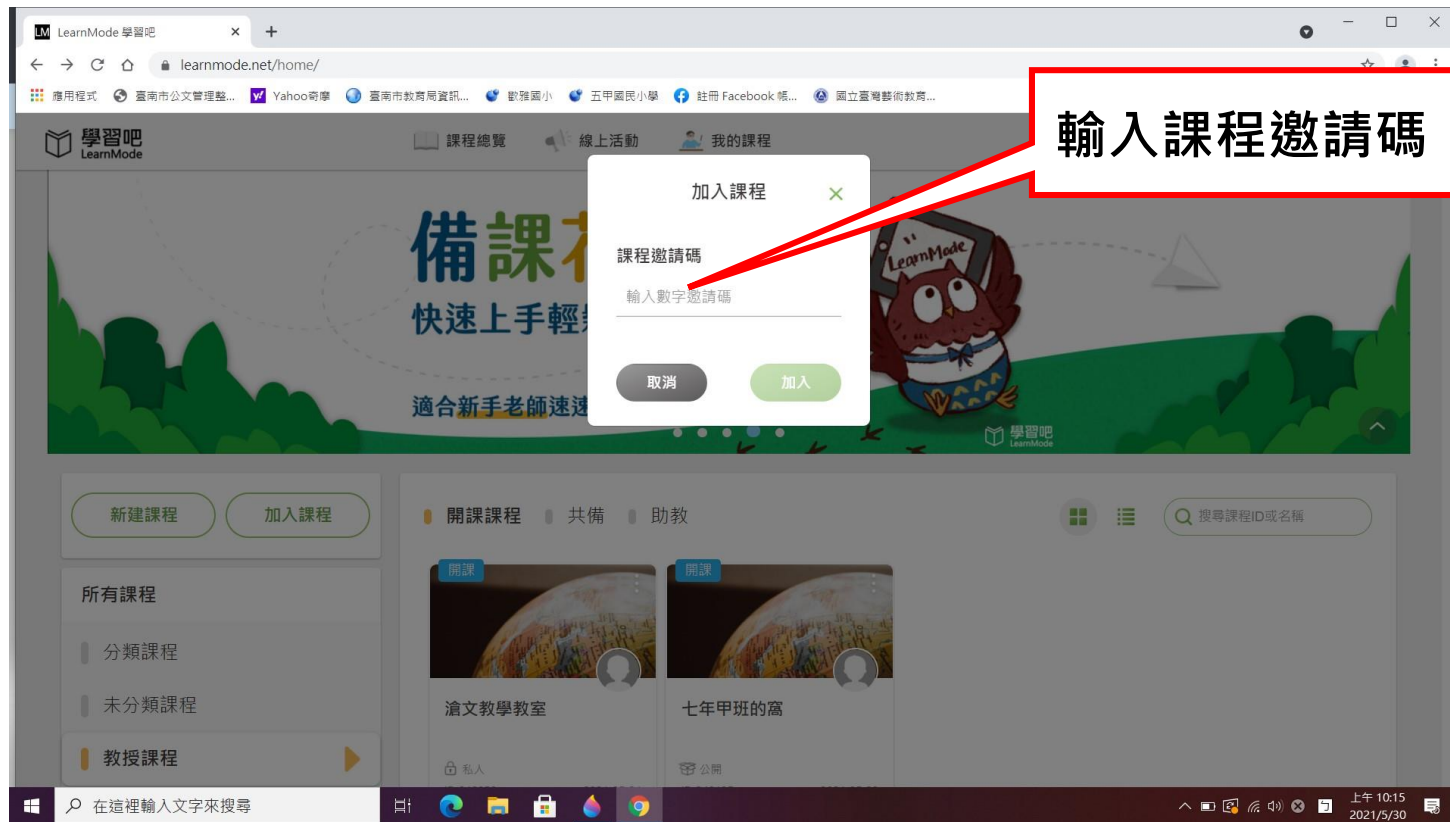

上午 10:11
2021/5/30

點選→我知道了！

1. 確認帳號 2. 學生點選→加入課程

The screenshot shows the LearnMode website interface. At the top right, a red box highlights the user profile area with the text "確認帳號". In the center, a green announcement box contains the following text:

學習吧公告 2021.05.19 14:30

1. 學習吧平臺已經可以流暢使用囉！
2. 教育雲端帳號OIDC已可正常登入使用！

停課期間，請使用FB、Google註冊登入

學習吧陪您停課不停學！

At the bottom left, a red box highlights the "加入課程" button with the text "學生加入課程". Below this, the "所有課程" section is visible, showing two course cards:

- 課程名稱: 滄文教學教室 (開課)
- 課程名稱: 七年甲班的高 (開課)

The bottom of the image shows the Windows taskbar with the search bar and system tray.

學生輸入教師的“課程邀請碼” → 進入教師
開課的課程學習

按下帳號處→登出→即可退出” 學習吧”

The screenshot shows the LearnMode website interface. At the top right, the user's name '何滄文' is displayed next to a profile icon. A dropdown menu is open, showing options: '成員管理', '教學歷程', '個人設定', and '登出'. A red box highlights the '登出' option, with a red arrow pointing to it from the text '按下帳號處點選登出'. The main content area features a banner with an owl illustration and a '學習吧公告' (LearnMode Announcement) section. Below the banner, there are buttons for '新建課程' and '加入課程', and a search bar for courses. The bottom of the page shows the Windows taskbar with the time '下午 07:54' and date '2021/5/30'.